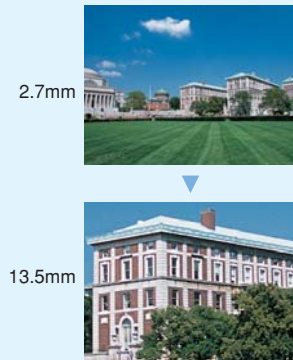

- Advanced design engineering and special optic glass adopted, best suited for color, Black and White and Day and Night cameras.
- Broad range of f2.7-13.5mm, supporting various applications.
- Wide aperture of F1.3, optimizing the performance at low lighting intensity.
- High accuracy aspheric lens adopted, achieving the high quality image.

Fixed Focal (mm)		2.7~13.5 (5x)	
Iris Range		F1.3 ~ T360·C	
Operation	Zoom	Manual	
	Focus	Manual	
	Iris	Manual	
Angle Of View (H×V)	1/3"	WIDE	99°42' × 74°17'
		TELE	20°37' × 15°30'
	1/4"	WIDE	74°17' × 55°26'
		TELE	15°30' × 11°38'
Focusing Range (From Front Of The Lens) (m)		∞ ~ 0.3	
Object Dimensions at M.O.D. (H×V) (mm)	1/3"	WIDE	741 × 473
		TELE	115 × 86
	1/4"	WIDE	473 × 328
		TELE	86 × 64
Back Focal Distance (in air) (mm)		8.91	
Exit Pupil Position (From Image Plane) (mm)		96	
Filter Thread (mm)		—	
Mount		CS	
Mass (g)		65	
Remarks		•With Metal Mount	

[Lens Image]