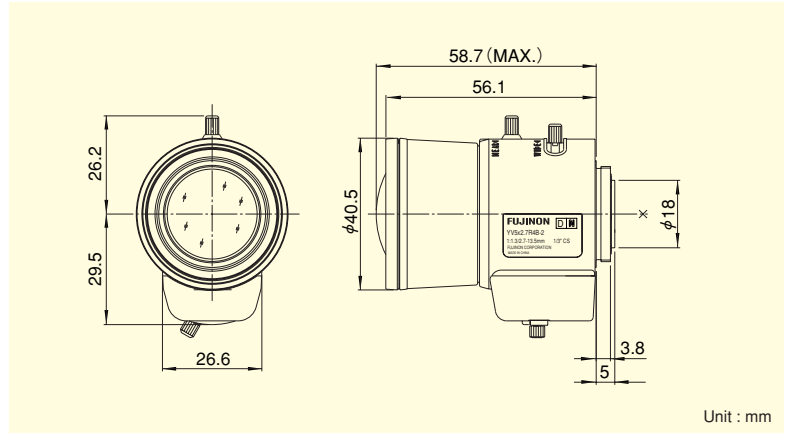

**For Security
Vari-Focal**

Applicable camera (model)

YV5×2.7R4B-2

5x

- VARI**
Vari-Focal
- WIDE**
Wide Angle
- TELE**
Telephoto Long Focal
- Day~Night**
Day & Night
- MANUAL**
Manual Iris
- CS-mt**
CS Mount
- METAL**
Metal Mount
- AT**
Aspherical Lens
- F1.3**
Wide Aperture Rate

- Advanced design engineering and special optic glass adopted, best suited for color, Black and White and Day and Night cameras.
- Broad range of f2.7-13.5mm, supporting various applications.
- Wide aperture of F1.3, optimizing the performance at low lighting intensity.
- High accuracy aspheric lens adopted, achieving the high quality image.

Fixed Focal (mm)		2.7~13.5 (5x)	
Iris Range		F1.3 ~ T360·C	
Operation	Zoom	Manual	
	Focus	Manual	
	Iris	Manual	
Angle Of View (H×V)	1/3"	WIDE	99°42' × 74°17'
		TELE	20°37' × 15°30'
	1/4"	WIDE	74°17' × 55°26'
		TELE	15°30' × 11°38'
Focusing Range (From Front Of The Lens) (m)		∞ ~ 0.3	
Object Dimensions at M.O.D. (H×V) (mm)	1/3"	WIDE	741 × 473
		TELE	115 × 86
	1/4"	WIDE	473 × 328
		TELE	86 × 64
Back Focal Distance (in air) (mm)		8.91	
Exit Pupil Position (From Image Plane) (mm)		96	
Filter Thread (mm)		—	
Mount		CS	
Mass (g)		65	
Remarks		•With Metal Mount	